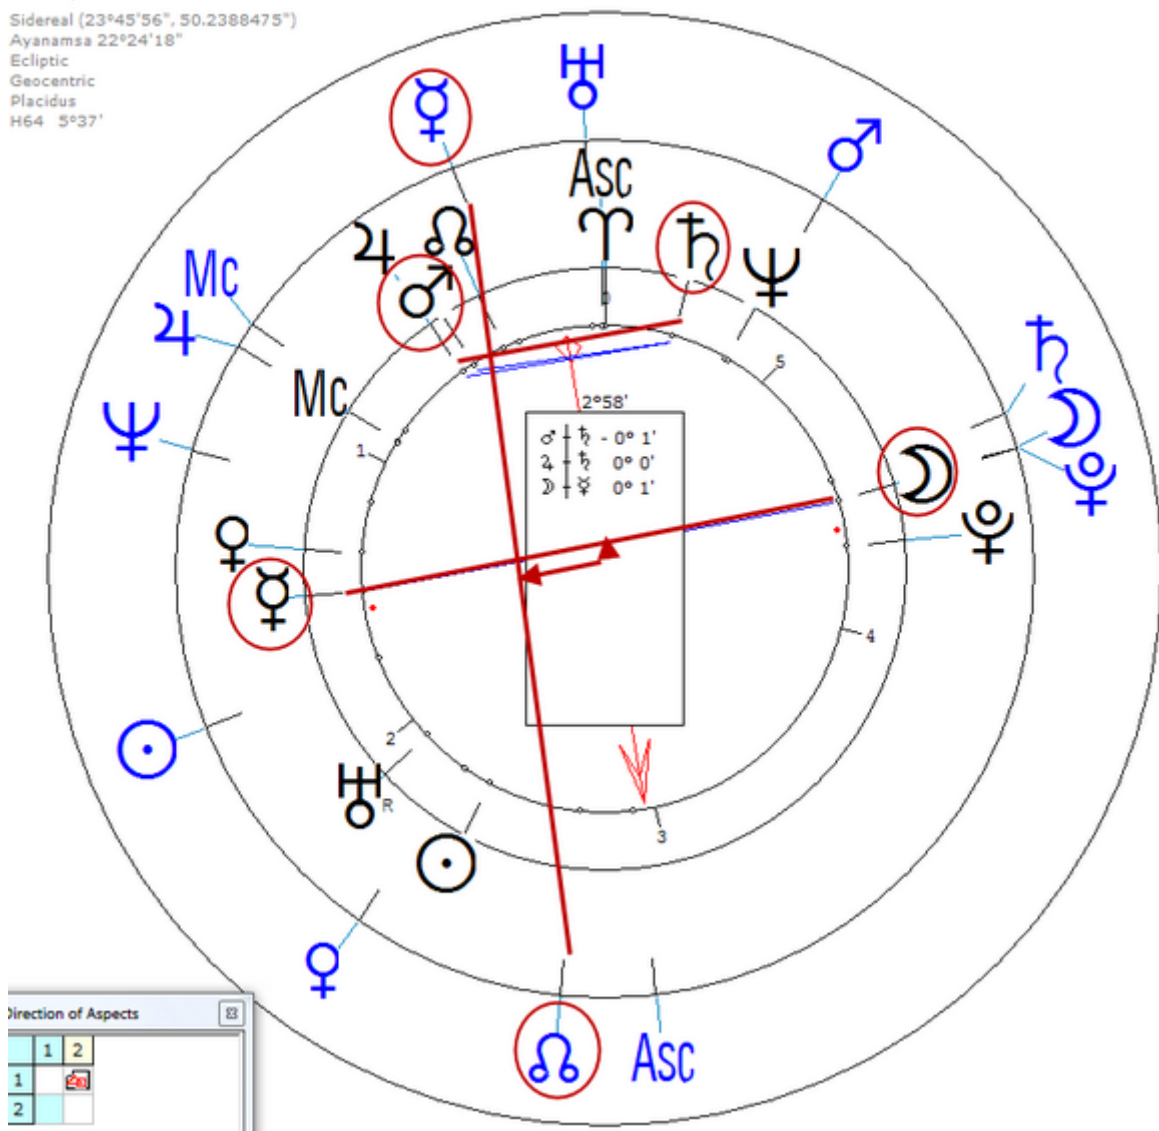

Slezak, Walter

3 May 1902 at 01:41 (= 01:41 AM)Vienna, Austria, 48n13, 16e20
Austrian-American actor.

<https://www.astro.com/astro-databank/Slezak,_Walter>

He died, a suicide, on 4/22/1983, 00:42 AM, New York, NY.

Progressed Lunar Return (Harmonic 64)

$$\text{Lunar } \text{♀} / \text{♁} = \text{♃}_n / \text{♀}_n = \text{♂}_n / \text{♁}_n$$

Slezak, Walter

3 May 1902 Sat 1:41 (GMT+1) 48n13 16e20
Vienna, Austria

Sidereal (23°45'56", 50.2388475°)

Ayanamsa 22°24'18"

Ecliptic

Geocentric

Placidus

H64 5°37'